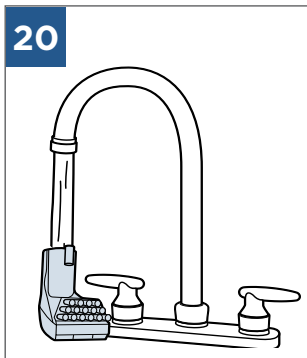

..... 4

..... 5

..... 6

..... 8

..... 9

Spot & Stain, Pet Stain & Odour, Oxygen Boost

©2021 BISSELL Inc. All rights reserved.
Part Number 1627722 06/21
global.BISSELL.com