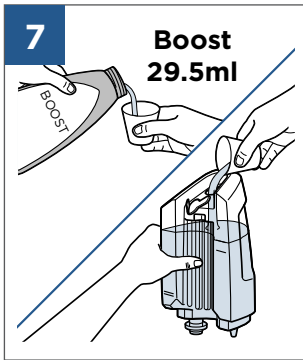

..... 4

..... 5

..... 6

..... 8

..... 9

Spot & Stain, Pet Stain & Odour, Oxygen Boost

©2021 BISSELL Inc. All rights reserved.
Part Number 1627722 06/21
global.BISSELL.com